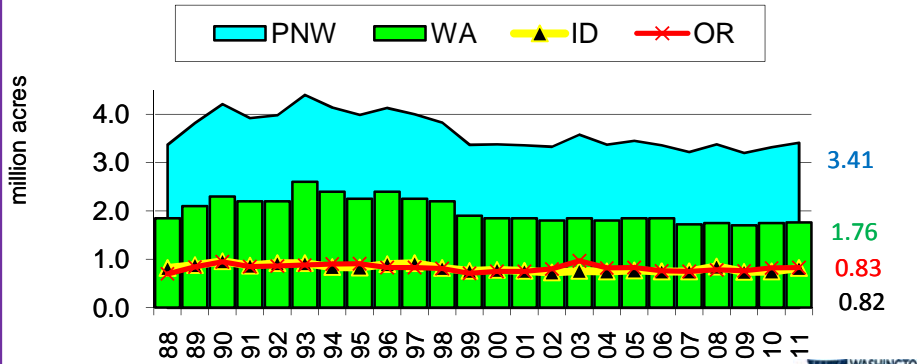

PNW Wheat Production by State 1999/00 - 2011/12

Source: USDA 10/11 --Washington Grain Commission--

PNW Winter Wheat Acreage

Source: USDA 10/11

PNW Spring Wheat Acreage

Source: USDA 10/11