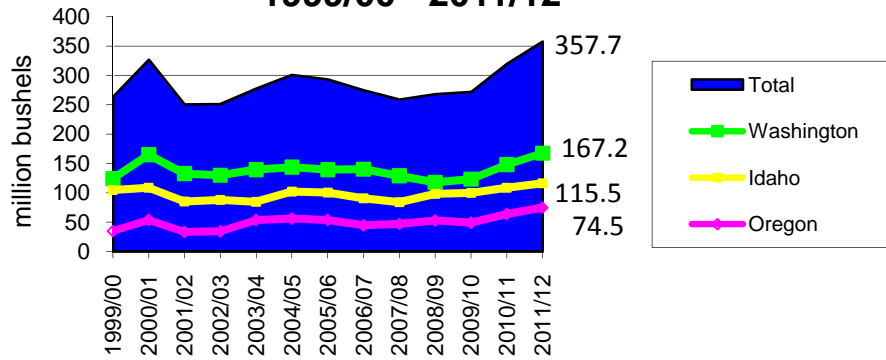

PNW Wheat Production by State 1999/00 - 2011/12

Source: USDA 10/11 --Washington Grain Commission--

PNW Winter Wheat Acreage

Source: USDA 10/11

PNW Spring Wheat Acreage

Source: USDA 10/11