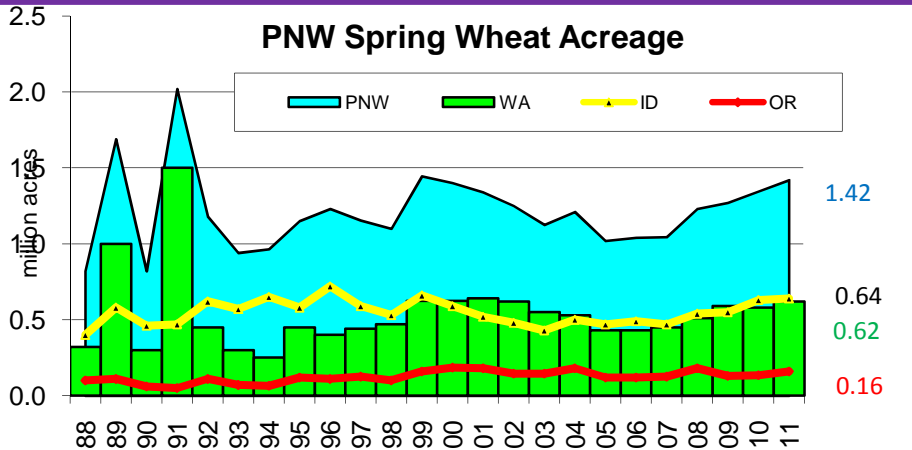

PNW Wheat Production by State 1999/00 - 2011/12

Source: USDA 10/11 --Washington Grain Commission--

PNW Winter Wheat Acreage

Source: USDA 10/11

PNW Spring Wheat Acreage

Source: USDA 10/11