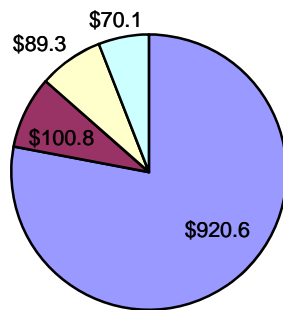

Economic Impact of the Wheat Industry to the Washington State Economy (\$ Million)

**Total Output
\$1.18 bil.**

- Production
- Govt Pmt
- Tran/Hdl/Stor
- Processing

Source: Washington State University --Washington Grain Commission--

Economic Impact of the Wheat Industry to the Eastern Washington Economy (\$ Million)

**Total Output
\$1.02 bil.**

- Production
- Govt Pmt
- Tran/Hdl/Stor
- Processing

Source: Washington State University --Washington Grain Commission--