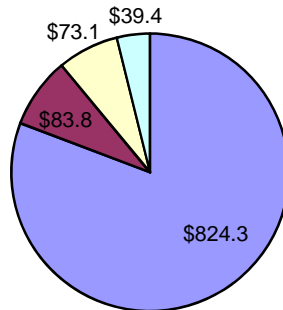

Economic Impact of the Wheat Industry to the Washington State Economy (\$ Million)

**Total Output
\$1.18 bil.**

- Production
- Govt Pmt
- Tran/Hdl/Stor
- Processing

Source: Washington State University --Washington Grain Commission--

Economic Impact of the Wheat Industry to the Eastern Washington Economy (\$ Million)

**Total Output
\$1.02 bil.**

- Production
- Govt Pmt
- Tran/Hdl/Stor
- Processing

Source: Washington State University --Washington Grain Commission--