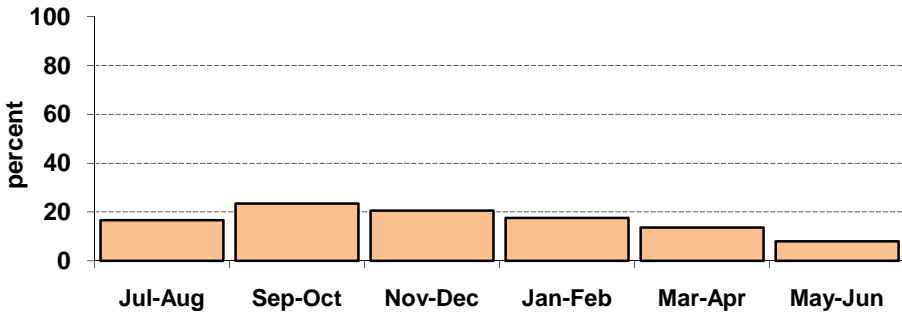

Washington Wheat Shipments Percent of Crop by Mode

Source: WSU --Washington Grain Commission--

Washington Wheat Shipments Percent of Crop by Destination

Source: WSU --Washington Grain Commission--

Washington Wheat Elevator Wheat Receipts by Time Period

Source: WSU --Washington Grain Commission

Washington Wheat Percent of Crop Shipped by Time Period

Source: WSU --Washington Grain Commission--