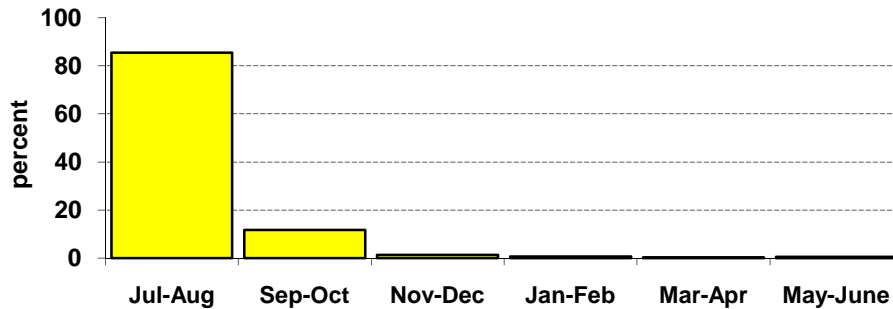

Washington Wheat Shipments Percent of Crop by Mode

Source: WSU --Washington Grain Commission--

Washington Wheat Shipments Percent of Crop by Destination

Source: WSU --Washington Grain Commission--

Washington Wheat Elevator Wheat Receipts by Time Period

Source: WSU --Washington Grain Commission

Washington Wheat Percent of Crop Shipped by Time Period

Source: WSU --Washington Grain Commission--