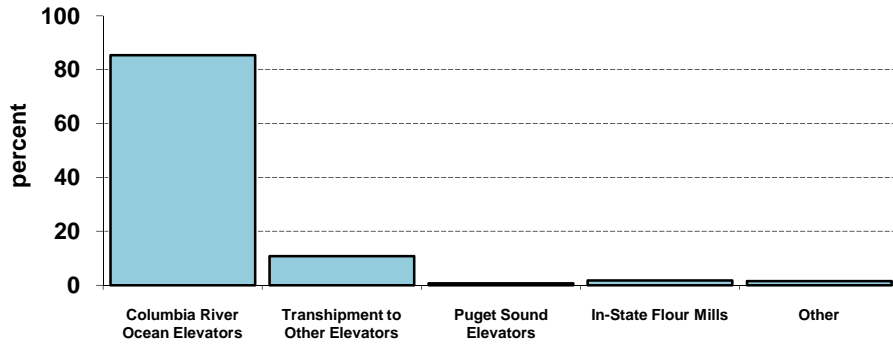

Washington Wheat Shipments Percent of Crop by Mode

Source: WSU --Washington Grain Commission--

Washington Wheat Shipments Percent of Crop by Destination

Source: WSU --Washington Grain Commission--

Washington Wheat Elevator Wheat Receipts by Time Period

Source: WSU --Washington Grain Commission

Washington Wheat Percent of Crop Shipped by Time Period

Source: WSU --Washington Grain Commission--