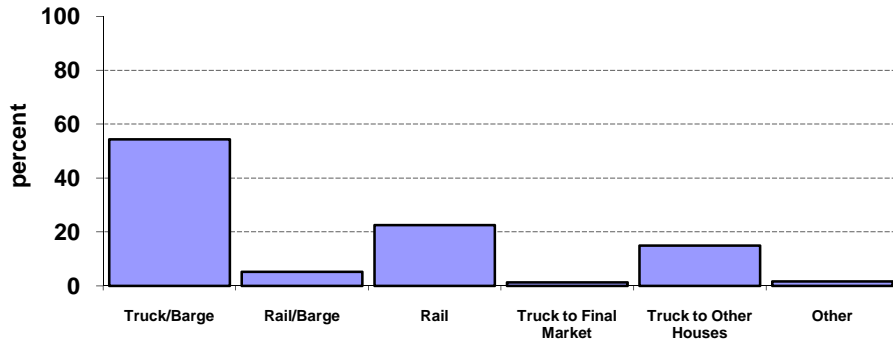

Washington Wheat Shipments Percent of Crop by Mode

Source: WSU --Washington Grain Commission--

Washington Wheat Shipments Percent of Crop by Destination

Source: WSU --Washington Grain Commission--

Washington Wheat Elevator Wheat Receipts by Time Period

Source: WSU --Washington Grain Commission

Washington Wheat Percent of Crop Shipped by Time Period

Source: WSU --Washington Grain Commission--