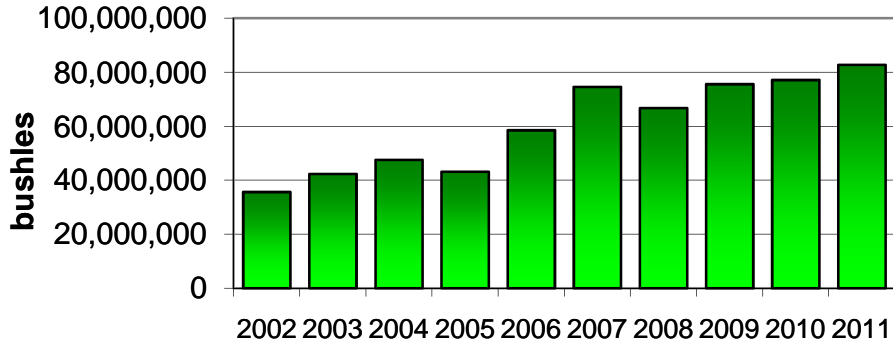

PNW* Red Wheat Production

Source: USDA NASS

*WA, ID, OR

WA Total Red Wheat Acreage & Production

Source: USDA/WASS 10/11

— Acreage — Production

Washington Red Wheat Acreage

Source: USDA/NASS 10/11