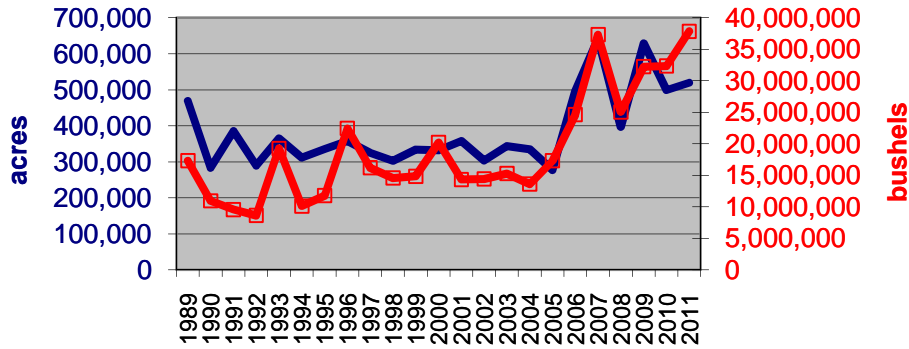

PNW* Red Wheat Production

Source: USDA NASS

*WA, ID, OR

WA Total Red Wheat Acreage & Production

Source: USDA/WASS 10/11

— Acreage — Production

Washington Red Wheat Acreage

Source: USDA/NASS 10/11