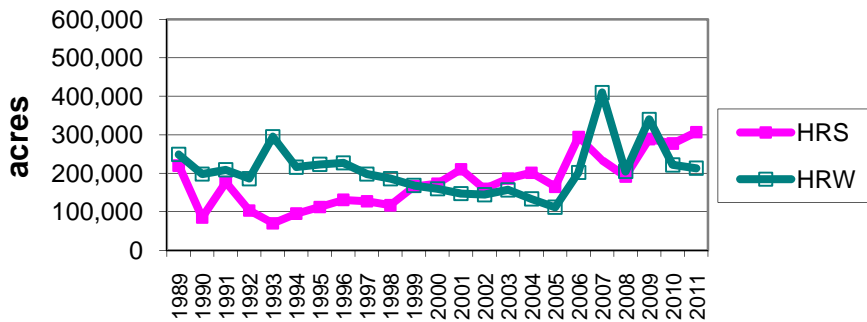

PNW* Red Wheat Production

Source: USDA NASS

*WA, ID, OR

WA Total Red Wheat Acreage & Production

Source: USDA/WASS 10/11

— Acreage — Production

Washington Red Wheat Acreage

Source: USDA/NASS 10/11