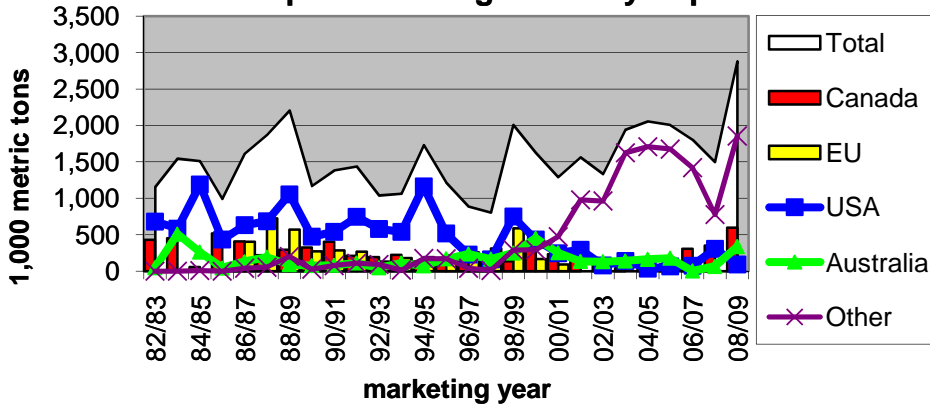

**Wheat Exports to Bangladesh by Exporter**

Source: USDA, AWB, CWB

\*EU included in Other since 2001/02

--Washington Grain Commission--

**U.S. Wheat Exports to Bangladesh by Class**

Source: USDA

**U.S. Wheat Exports to Bangladesh Market Share by Class**