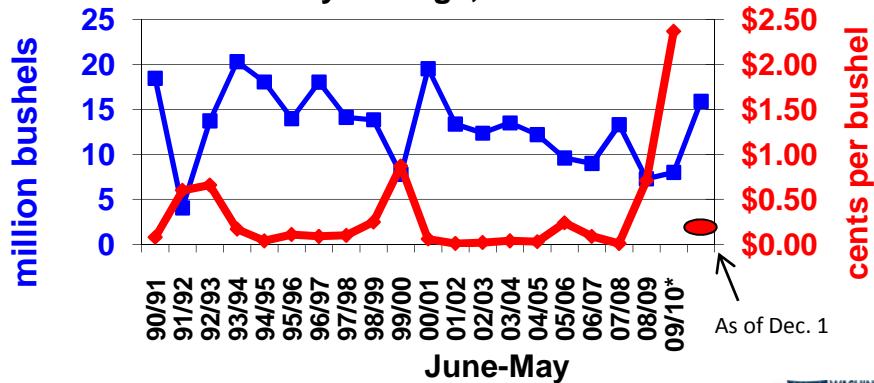

Western White Wheat Exports

Source: USDA, WGC 8/10

Western White Wheat Exports Six Major Markets

Source: USDA, WGC

Est.

Club Wheat Production and Premiums Yearly Average, 1990/91 - 2010/11

Source: USDA --Washington Grain Commission--