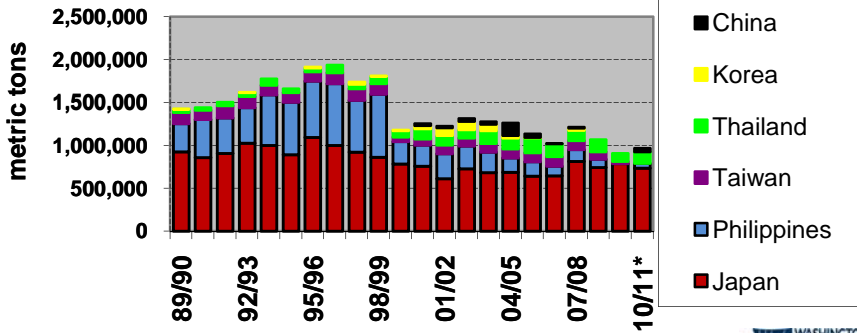

Western White Wheat Exports

Source: USDA, WGC 8/10

Western White Wheat Exports Six Major Markets

Source: USDA, WGC

Est.

Club Wheat Production and Premiums Yearly Average, 1990/91 - 2010/11

Source: USDA --Washington Grain Commission--