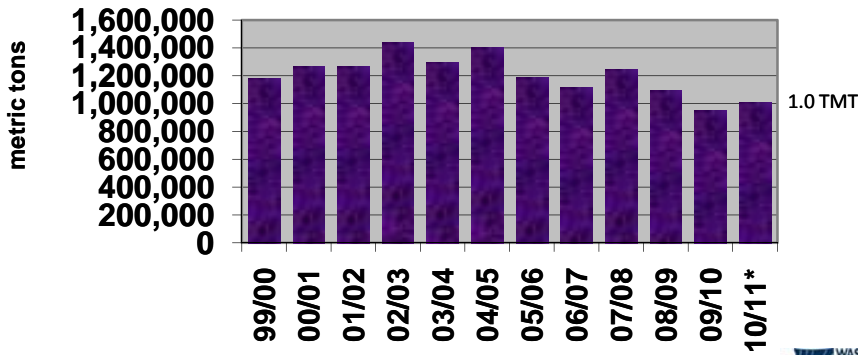

Western White Wheat Exports

Source: USDA, WGC 8/10

Western White Wheat Exports Six Major Markets

Source: USDA, WGC

Est.

Club Wheat Production and Premiums Yearly Average, 1990/91 - 2010/11

Source: USDA --Washington Grain Commission--