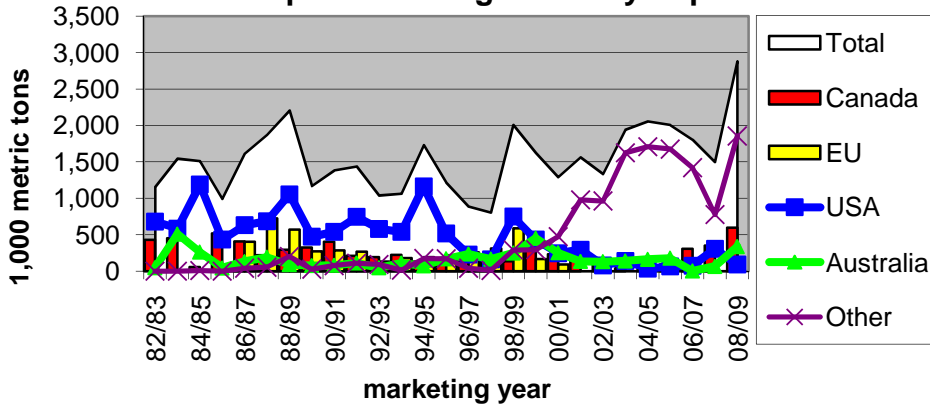

**Wheat Exports to Bangladesh by Exporter**

Source: USDA, AWB, CWB

\*EU included in Other since 2001/02

--Washington Grain Commission--

**U.S. Wheat Exports to Bangladesh by Class**

Source: USDA

-- Washington Grain Commission --

**U.S. Wheat Exports to Bangladesh  
Market Share by Class**

Source: USDA

--Washington Grain Commission--