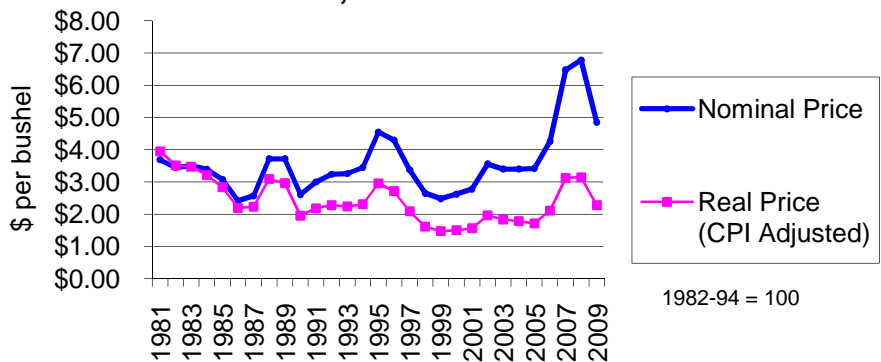

### Soft White Wheat Monthly Average Portland Price Comparison

Source: USDA 4/10

### U.S. Average Price Received by Farmers for All Wheat, Nominal and Real

1982-94 = 100

Source: USDA, U.S. Dept of Labor CPI