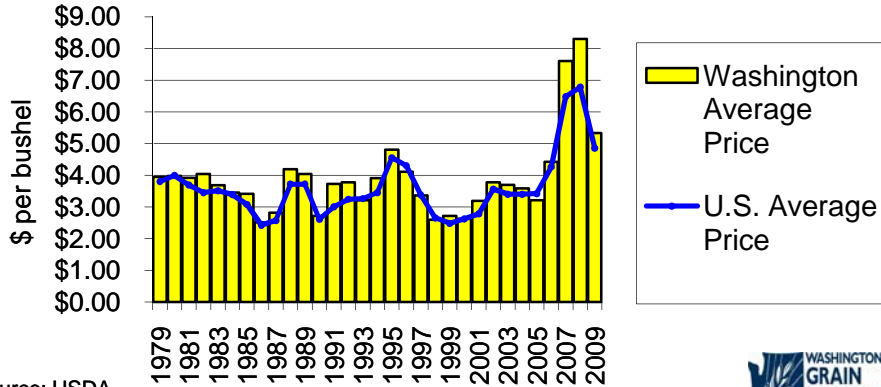

U.S. & Washington Average Price Received by Farmers for All Wheat

Source: USDA