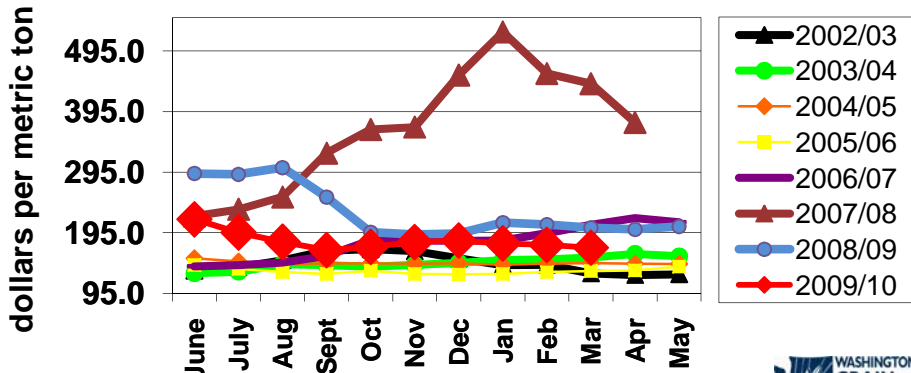

### Soft White Wheat Monthly Average Portland Price Comparison

Source: USDA 4/10

### U.S. Average Price Received by Farmers for All Wheat, Nominal and Real

1982-94 = 100

Source: USDA, U.S. Dept of Labor CPI