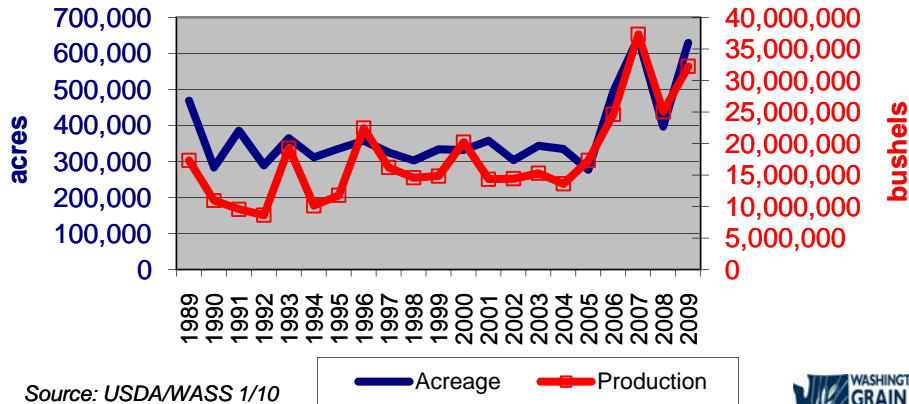

## PNW Red Wheat Production

Source: USDA, WASS 1/10

## WA Total Red Wheat Acreage & Production

Source: USDA/WASS 1/10