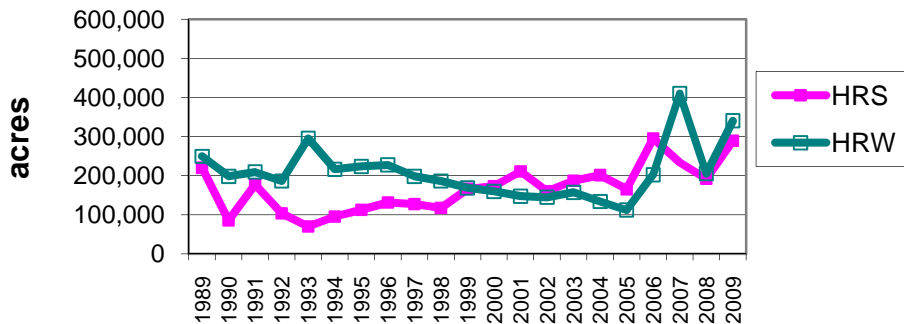

## PNW Red Wheat Production

Source: USDA, WASS 1/10

## WA Total Red Wheat Acreage & Production

Source: USDA/WASS 1/10

## Washington Red Wheat Acreage

Source: USDA/WASS 1/10