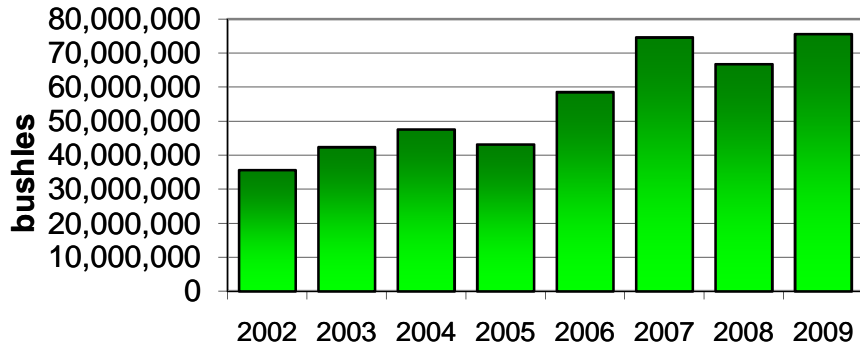

## PNW Red Wheat Production

Source: USDA, WASS 1/10

## WA Total Red Wheat Acreage & Production

Source: USDA/WASS 1/10